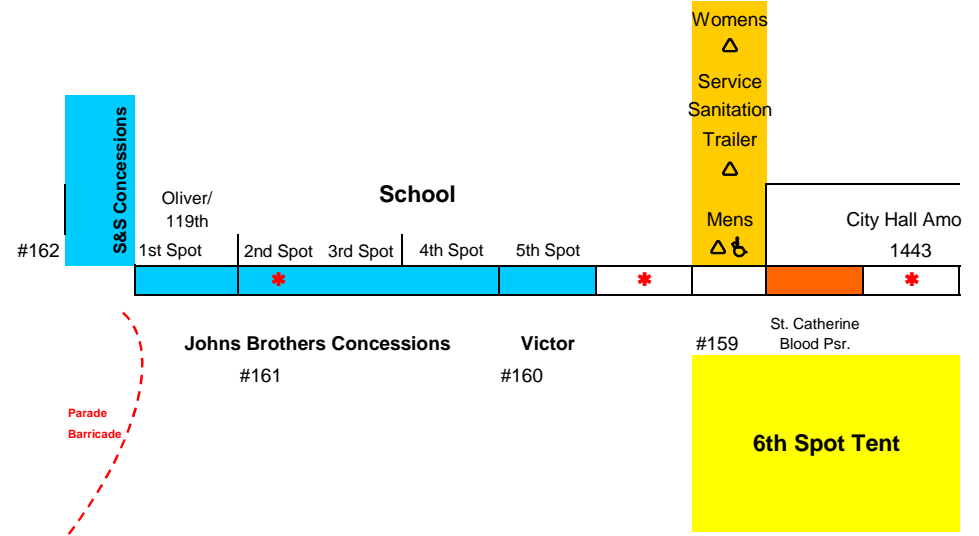

Clark Street

**Carousel
Scrambler**

Classic
Around
Bumpy Barrels

Giant Slide

Safety II 1409	Wagner Bldg 1411	1413	W/R Chamber 1415	1417	Lykos 1419	Singel CPA 1421	Karate 1423
			*			*	
Café Melba #170	Whiting Elks #169	Lynette's #2 #168	Frank's Sausage #167	WLS #166	The Wind Music #165	Up For Grabs #164	Sue Baxter (Saturday only) #163

#133	#134	#135	#136	#137	#138	#139	#140	#141	#142	#143	#144	#145						
Maason	Freddy's	Thompson Concession	Wild Bill's Soda	ACE		We-R-Nuts	Artis	Islandway Sorbet	Angels of Health Corn	Kasia's	Mitch Markowit	WHS Halusky						
						*		*	*		*	*	*	*	*	*	*	*
1408	1410	1412	1414	1416	1418	1420	1422	1424	1426	1428	1430	1432	1434	1436	1438	1440	1442	1444
Deals		Parking Lot			Empty		4 Kids for Fun	Hoosier Flower	Angels of Health		Apts	House	House	Side Lot	Treasures R Us	Ana's	WR Chamber	Dental Care